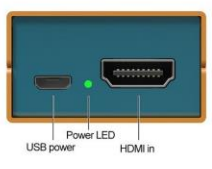

Mini SC1221