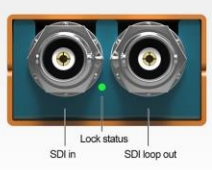

MODEL NO.	Mini SC1112	Mini SC1221
INPUT	SDI Video Input SDI/HD/3G-SDI x1	HDMI Video Input HDMI type A x1
OUTPUT	SDI Video Loop Output SDI/HD/3G-SDI x1 HDMI Video Output HDMI type A x1	SDI Video Output SDI/HD/3G-SDI x2
SDI FORMATS	SD Format Support 525i 59.94 625i 50 HD Format Support 720p 24/25/30/50/59.94/60 1080i 50/59.94/60 1080p 23.98/24/25/29.97/30 1080p60 23.98/24/25/29.97/30 1080p 50/59.94/60 SDI Video Rate SDI/HD/3G-SDI SDI Compliance SMPTE292M/SMPTE259M/SMPTE 424M SDI Color Space and Precision YUV 4:2:2 SDI Auto Switching Auto selects SD-SDI, HD-SDI and 3G-SDI on input	SD Format Support 525i 59.94 625i 50 HD Format Support 720p 50/59.94/60 1035i 59.94/60 1080i 50/59.94/60 1080p 23.976/23.98/24/25/29.97/30/50/59.94/60 SDI Video Rate SDI/HD/3G-SDI SDI Compliance SMPTE292M/SMPTE259M/SMPTE 424M SDI Color Space and Precision YUV 4:2:2
HDMI FORMATS	HDMI Format Support 480i 60 576i 50 720p 24/25/30/59.94/60 1080i 50/59.94/60 1080p 23.98/24/25/29.97/30 1080p 50/59.94/60 HDMI Color Space and Precision YUV 4:2:2	HDMI Format Support 480i 60 576i 50 720p 50/59.94/60 1035i 59.94/60 1080i 50/59.94/60 1080p 23.976/23.98/24/25/29.97/30/50/59.94/60 HDMI Color Space and Precision YUV 4:2:2, YUV 4:4:4 & RGB 4:4:4
SIZE (WxDxH)	74mm x 41mm x 23mm	74mm x 41mm x 23mm
POWER	Power Micro USB Power Consumption 1.5W Voltage Range 3.3V~5V Operating Temperature 0°C~60°C Storage Temperature 0°C~60°C Relative Humidity 0%~90% non-condensing	Power Micro USB Power Consumption 2W Voltage Range 3.3V~5V Operating Temperature 0°C~60°C Storage Temperature 0°C~60°C Relative Humidity 0%~90% non-condensing
ENVIRONMENT		
WARRANTY	3 year limited warranty	3 year limited warranty

Mini SC1112