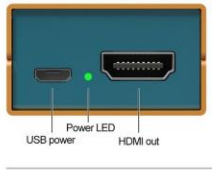

Mini SC1112