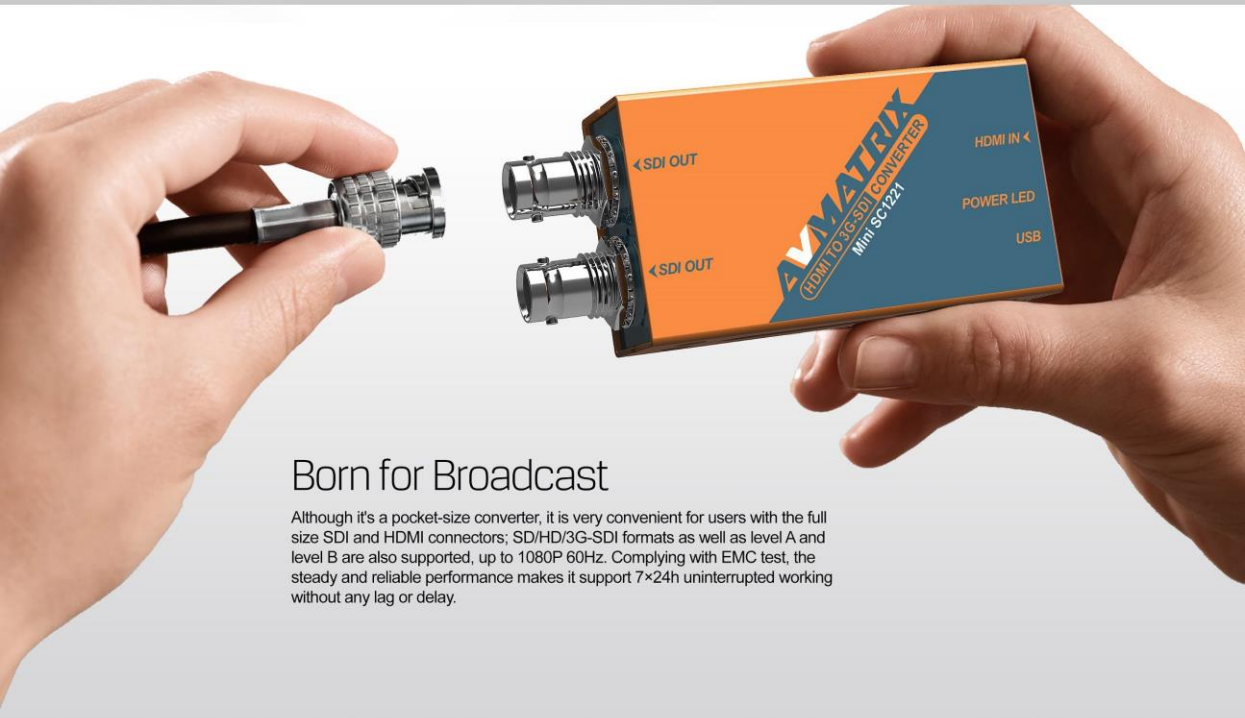

Model NO.: **Mini SC1112** | Model NO.: **Mini SC1221**
3G-SDI to HDMI | **HDMI to 3G-SDI**
POCKET-SIZE BROADCAST CONVERTER

Born for Broadcast

Although it's a pocket-size converter, it is very convenient for users with the full size SDI and HDMI connectors; SD/HD/3G-SDI formats as well as level A and level B are also supported, up to 1080P 60Hz. Complying with EMC test, the steady and reliable performance makes it support 7*24h uninterrupted working without any lag or delay.

Powered Anywhere

Featured with universal USB power solution design, avmatrix mini converter can be powered by Micro USB connection; it can not only connect with DC power plug pack, but also get power from power bank, laptop or computer. The low power consumption is incredible, such as a 5,000mAh power bank can supply a more than 24-hour uninterrupted working time.

Pocket Size and Easy to Mount

Miniature design makes it portable for indoors and outdoors. It's possible to put into pocket and take to anywhere. With a convenient and detachable mounting bracket, it is also available in different application scenarios.