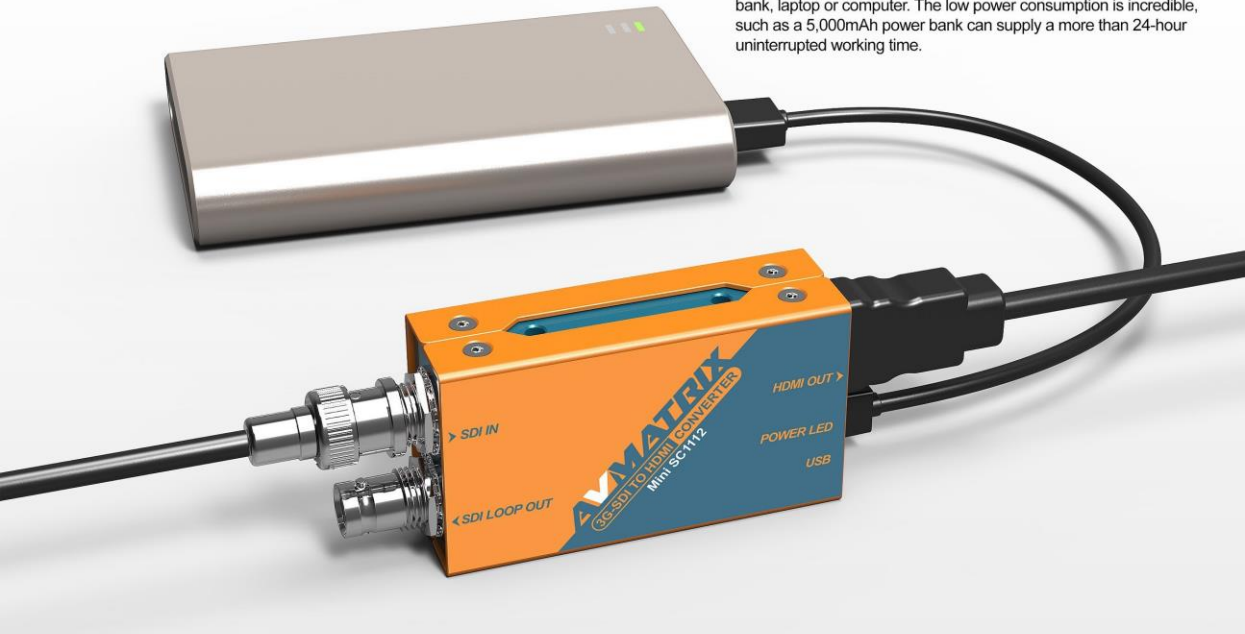

Model NO.: **Mini SC1112** | Model NO.: **Mini SC1221**
3G-SDI to HDMI | **HDMI to 3G-SDI**
POCKET-SIZE BROADCAST CONVERTER

Born for Broadcast

Although it's a pocket-size converter, it is very convenient for users with the full size SDI and HDMI connectors; SD/HD/3G-SDI formats as well as level A and level B are also supported, up to 1080P 60Hz. Complying with EMC test, the steady and reliable performance makes it support 7*24h uninterrupted working without any lag or delay.

Powered Anywhere

Featured with universal USB power solution design, avmatrix mini converter can be powered by Micro USB connection; it can not only connect with DC power plug pack, but also get power from power bank, laptop or computer. The low power consumption is incredible, such as a 5,000mAh power bank can supply a more than 24-hour uninterrupted working time.

Pocket Size and Easy to Mount

Miniature design makes it portable for indoors and outdoors. It's possible to put into pocket and take to anywhere. With a convenient and detachable mounting bracket, it is also available in different application scenarios.